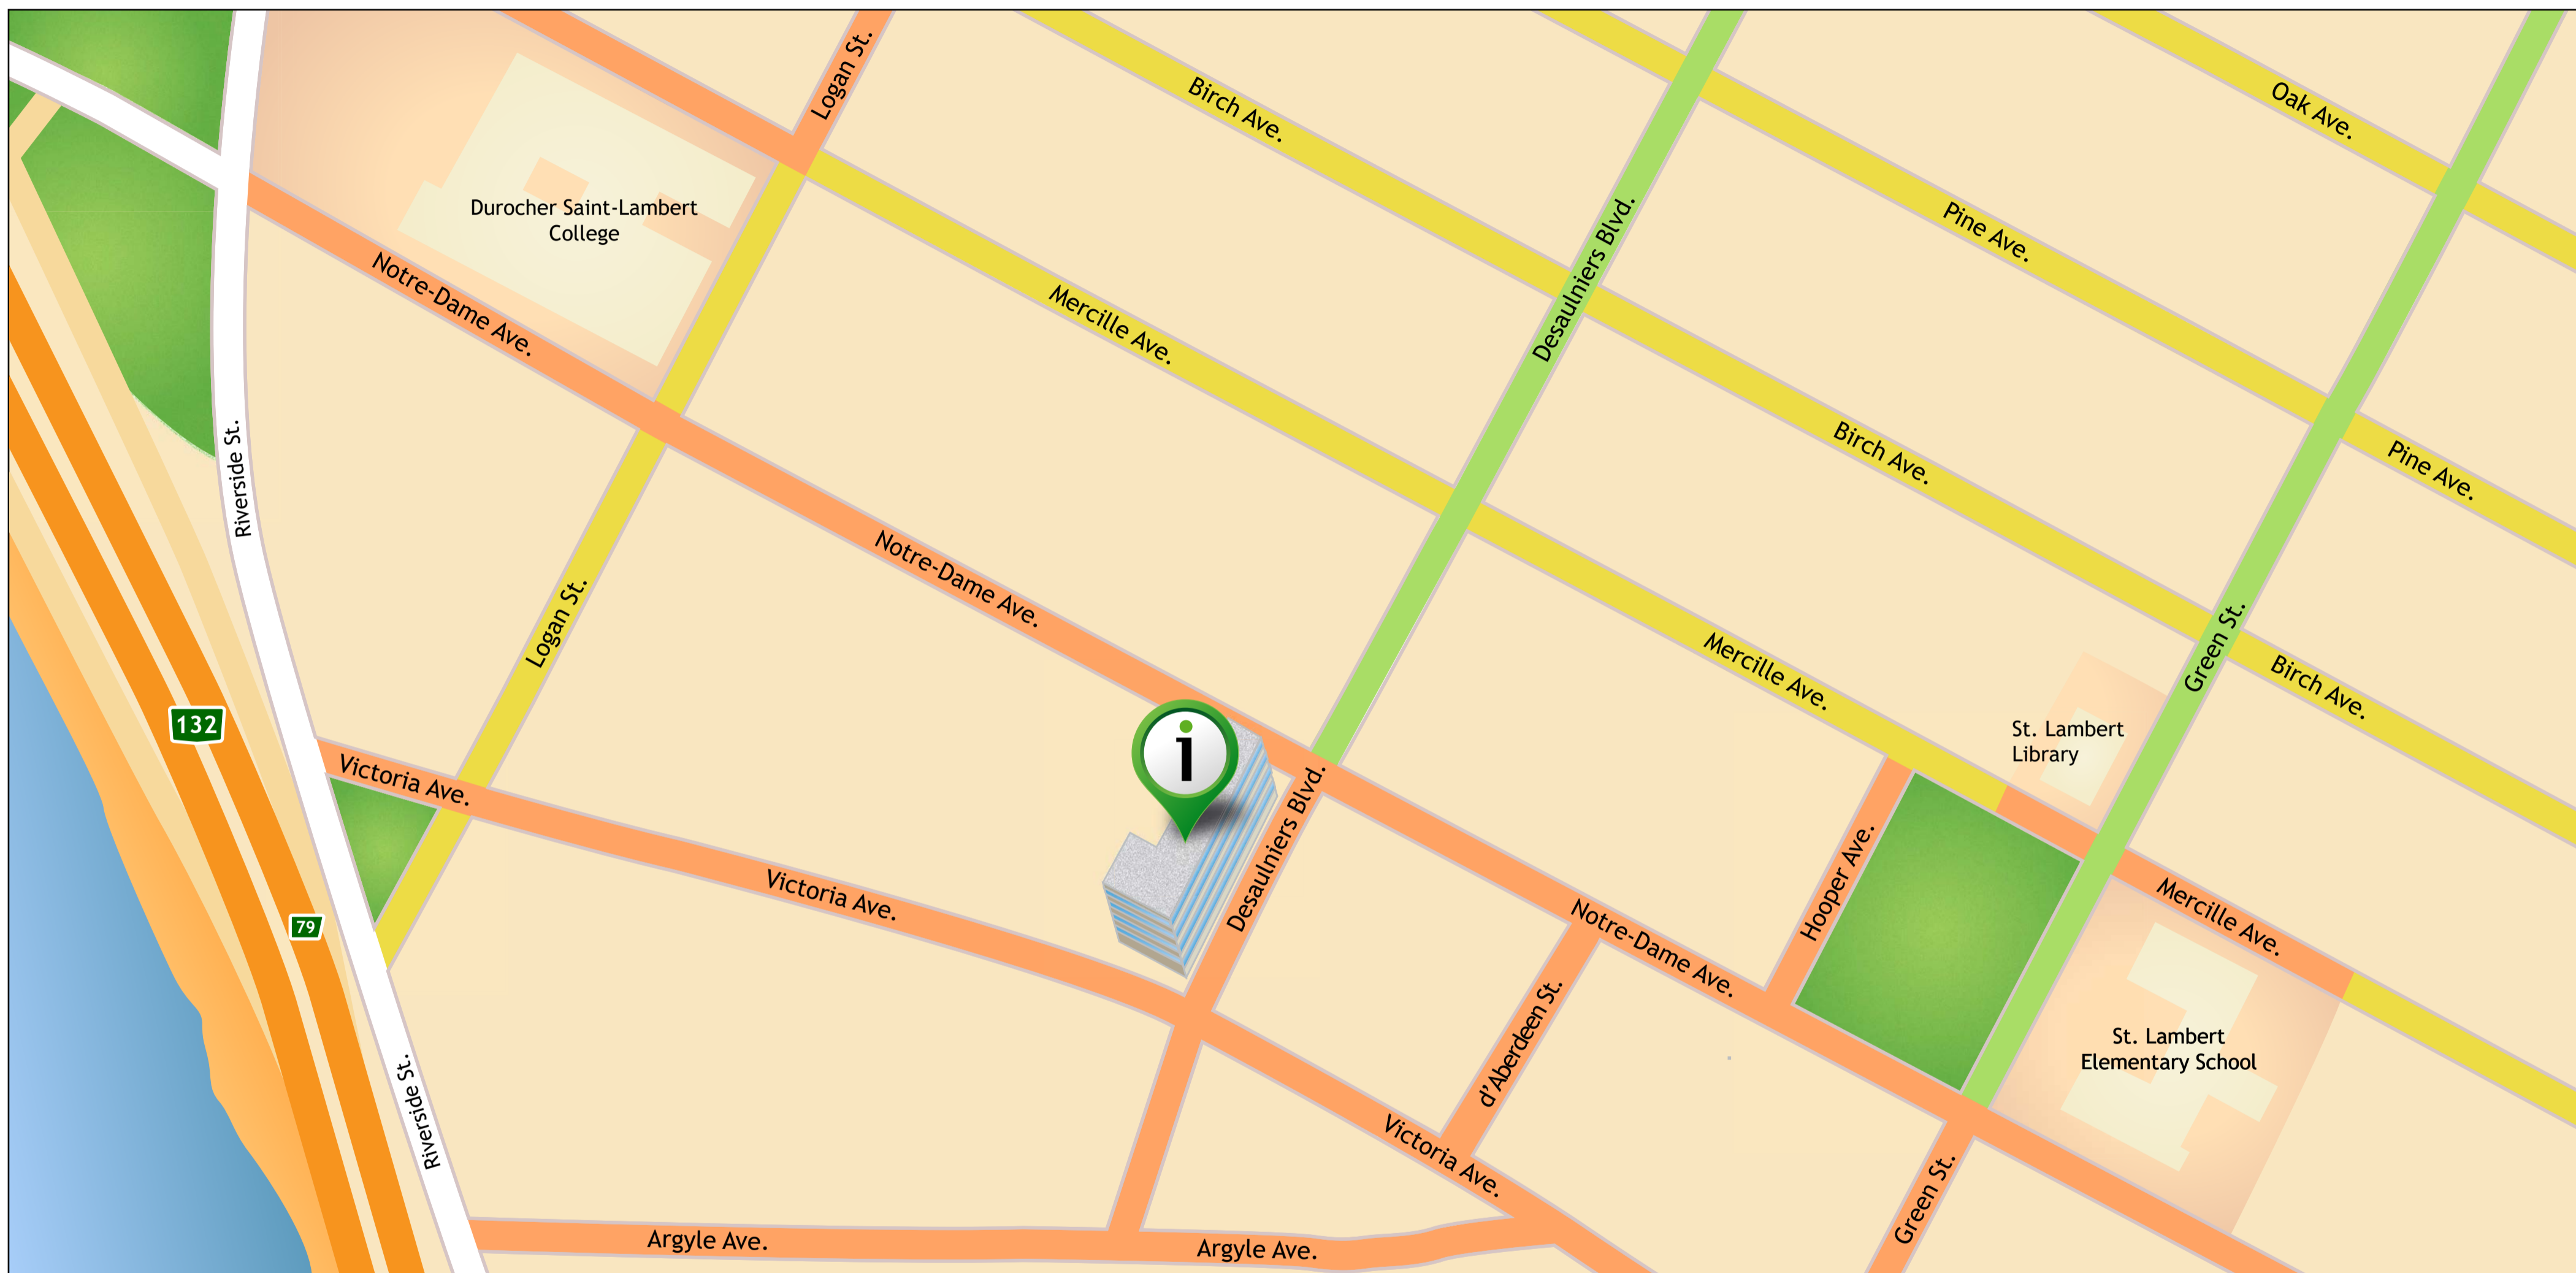

Parking Guide

6 Boulevard Desaulniers, Suite 200
Saint-Lambert, Québec
Canada J4P 1L3

Tel: (450) 486-4440
Fax: 1-888-423-4996

Legend

-  Unlimited period
-  Longer than 2 hours
-  Less than 2 hours